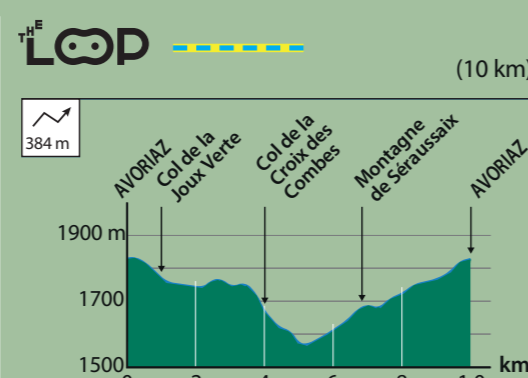

Itinéraires en boucle mêlant l'habileté en montée et l'endurance du VTT cross-country aux compétences techniques du VTT de descente. Particulièrement adaptés aux VTT électriques ou à ceux qui recherchent un parcours plus sportif.

A pedal accessed, undulating loop that combines the fitness and climbing skills of cross-country MTB and the technical descending skills of downhill MTB. Particularly suited to eMTB riders and those looking for something more sportive.

Portes du Soleil

Dm p d g q	? b s j r c	Cl d l r	H s l c - Q l g p p
/ h m s p	33 €	25 €	30 €
Tarif internet	31 €	23 €	28 €
4 h m s p q	132 €	99 €	119 €
Tarif internet	124 €	93 €	112 €
q g n i l	330 €	248 €	297 €
Tarif internet	310 €	233 €	279 €

HORAIRES - ROK CRZ @WCO

Scanne le QR code pour accéder au site. Sur skipass-avoriaz.com, tu peux aussi :

- recharger ton forfait
- consulter la météo
- suivre les ouvertures
- télécharger ce plan

Scan the QR code to access our website. On skipass-avoriaz.com, you can also:

- top up your lift pass
- check the weather forecast
- follow the openings
- download this plan

Protège la montagne en ramenant avec toi tes bouteilles d'eau, chambres à air, tear-off et autres déchets. K c p a g

Protect the mountain; please take your plastic bottles, inner tubes, tear-offs and other rubbish with you. Rf _ l i q

SANTA CRUZ

FOX

OAKLEY