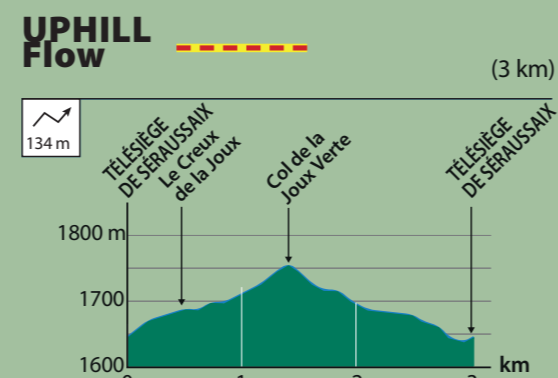

Itinéraires en boucle mêlant l'habileté en montée et l'endurance du VTT cross-country aux compétences techniques du VTT de descente. Particulièrement adaptés aux VTT électriques ou à ceux qui recherchent un parcours plus sportif.

A pedal accessed, undulating loop that combines the fitness and climbing skills of cross-country MTB and the technical descending skills of downhill MTB. Particularly suited to eMTB riders and those looking for something more sportive.

Portes du Soleil

Dm p d g q	? b s j r c	Cl d l r	H s l c - Q l g p p
/ h m s p	33 €	25 €	30 €
Tarif internet	31 €	23 €	28 €
4 h m s p q	132 €	99 €	119 €
Tarif internet	124 €	93 €	112 €
q g n i l	330 €	248 €	297 €
Tarif internet	310 €	233 €	279 €

HORAIRES - ROK CRZ @WCO

Scanne le QR code pour accéder au site. Sur skipass-avoriaz.com, tu peux aussi :

- recharger ton forfait
- consulter la météo
- suivre les ouvertures
- télécharger ce plan

Scan the QR code to access our website. On skipass-avoriaz.com, you can also:

- top up your lift pass
- check the weather forecast
- follow the openings
- download this plan

Protège la montagne en ramenant avec toi tes bouteilles d'eau, chambres à air, tear-off et autres déchets. K c p a g

Protect the mountain; please take your plastic bottles, inner tubes, tear-offs and other rubbish with you. Rf _ l i q

SANTA CRUZ

FOX

OAKLEY